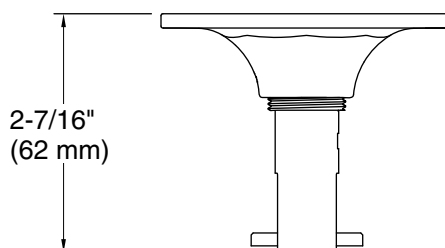

Material

- Durable metal construction.
- KOHLER finishes resist corrosion and tarnishing.

Required Products/Accessories

K-37380 30" Rough-in Cable Bath Drain

or

K-37383 Rough-in cable bath drain, PVC, 30" cable with tubing

Included Components

Additional Components:

- Alignment tool
- Decorative flange with flange nut
- Handle
- Overflow escutcheon
- Stopper

Codes/Standards

ASME A112.18.2/CSA B125.2

KOHLER® Faucet Lifetime Limited Warranty

Technical Information

All product dimensions are nominal.

Notes

Install this product according to the installation guide.